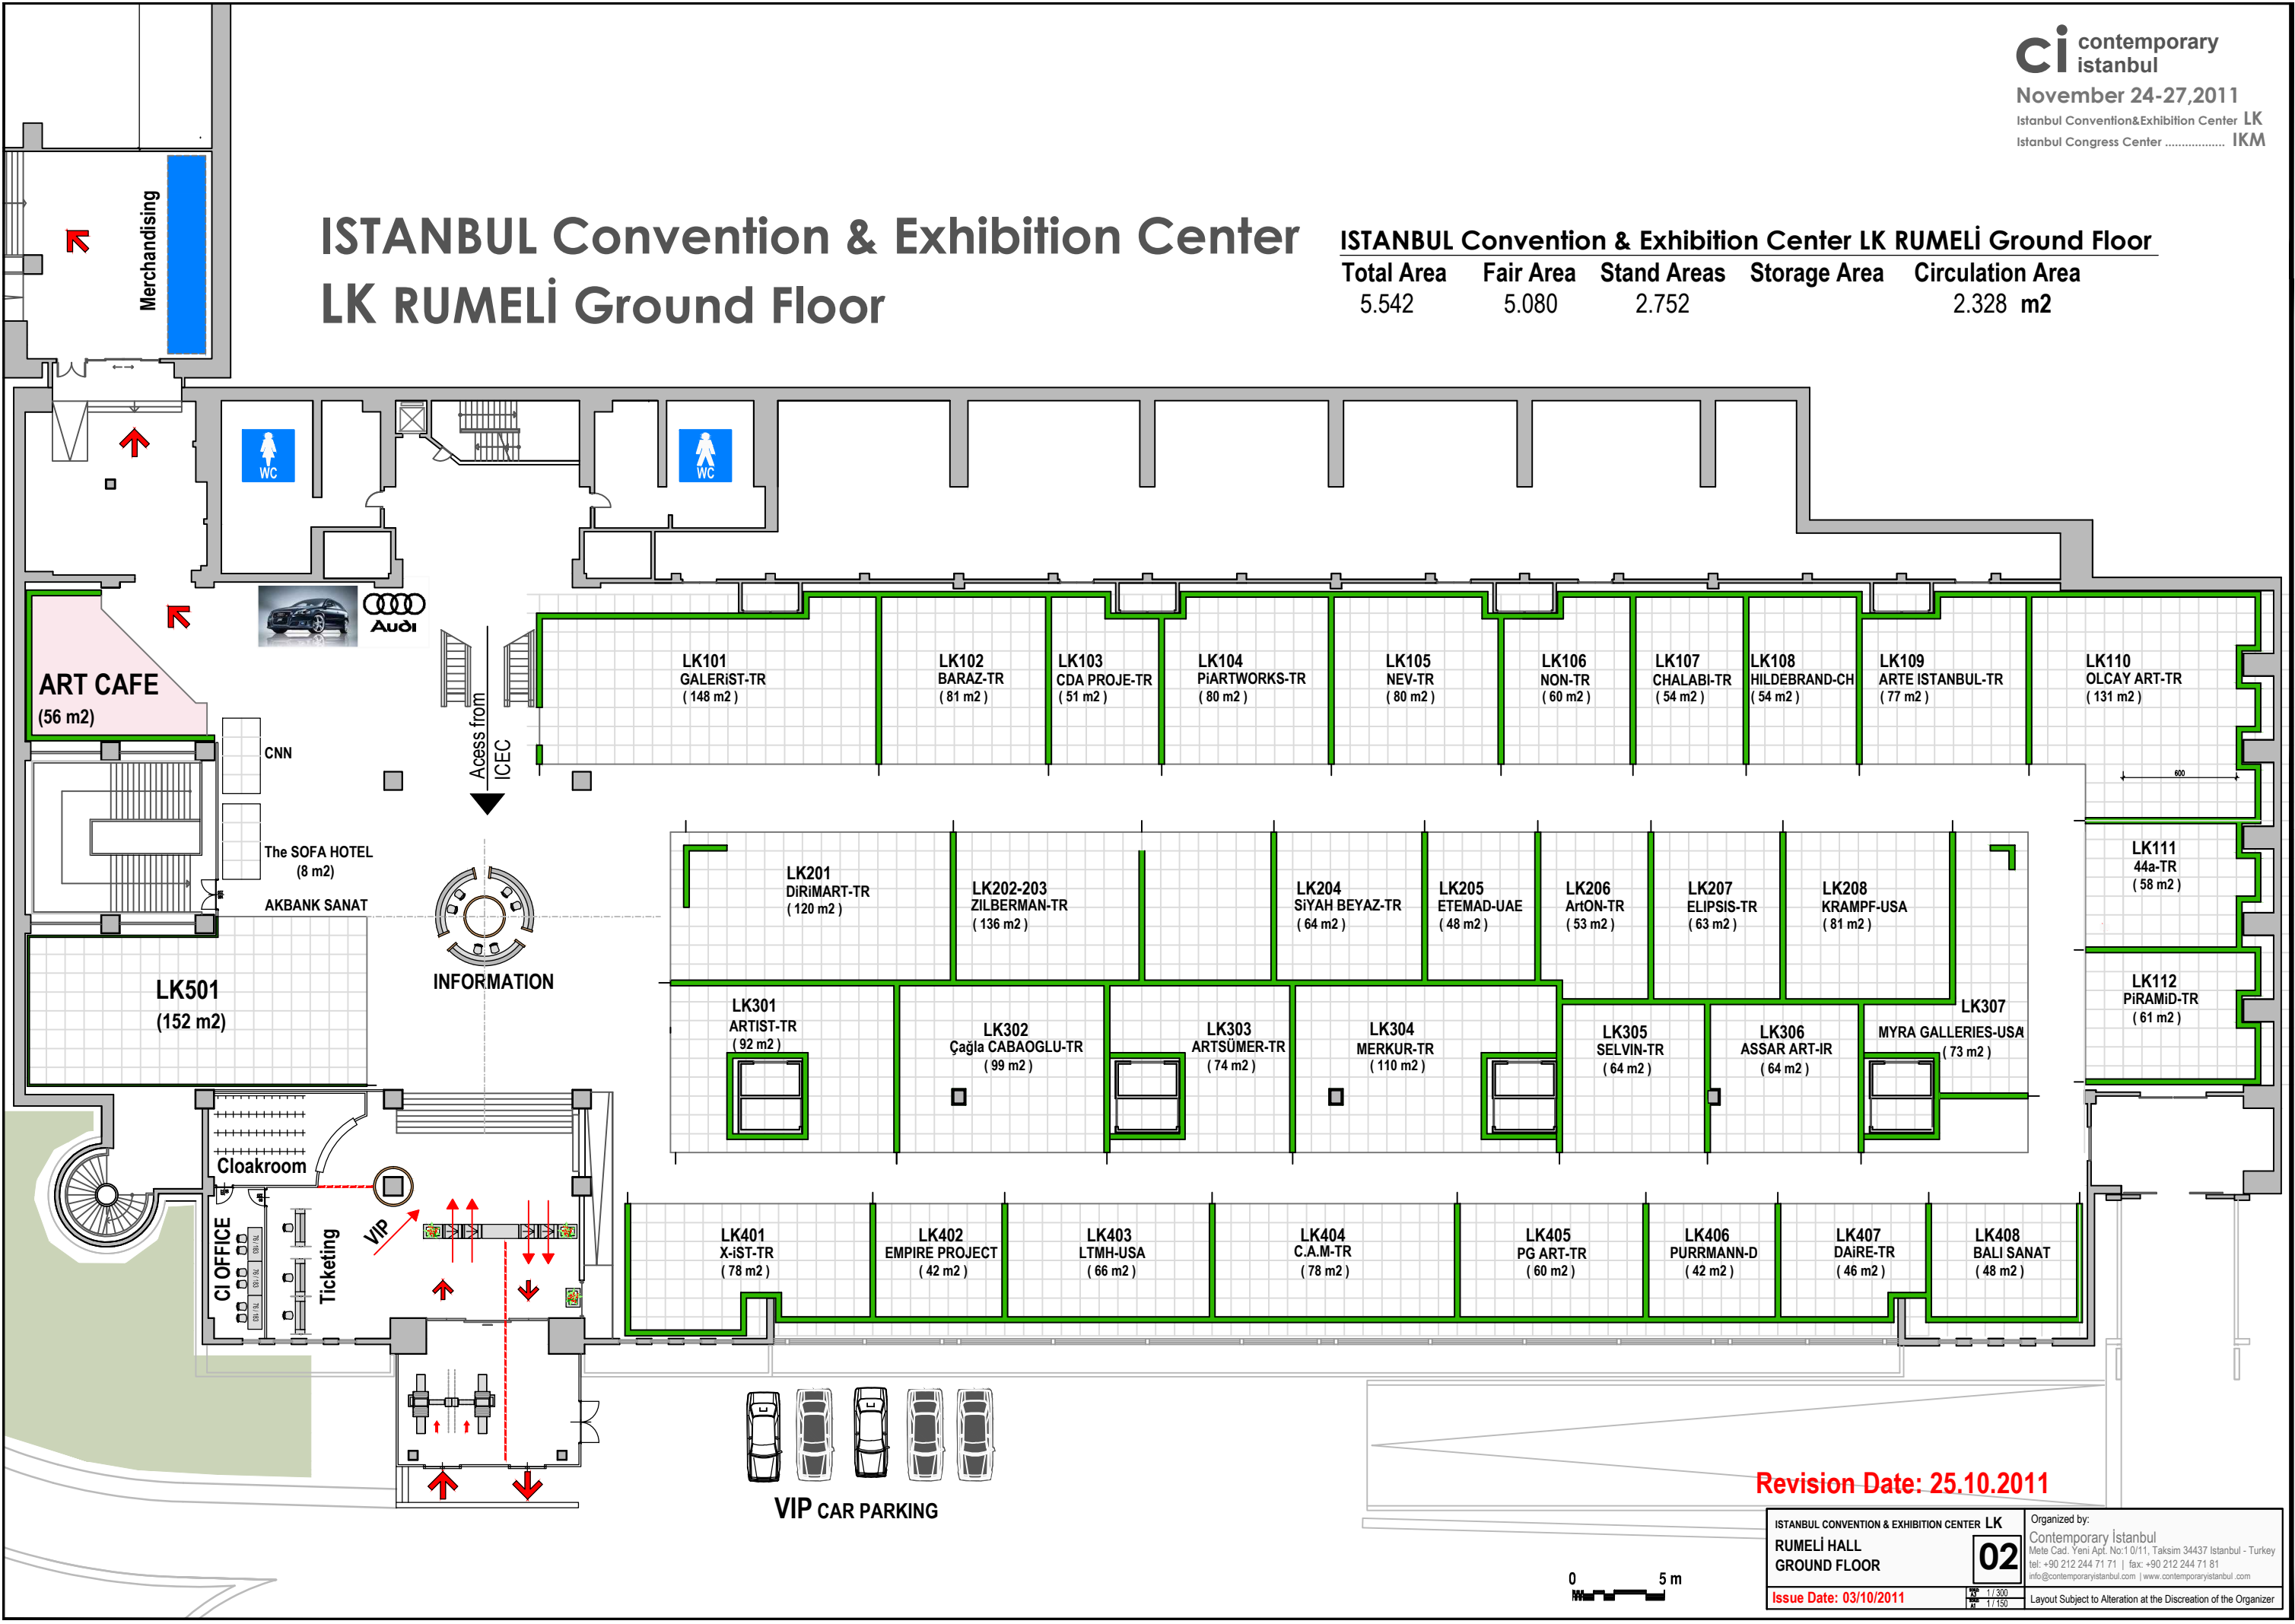

# ISTANBUL Convention & Exhibition Center LK RUMELİ Ground Floor

ISTANBUL Convention & Exhibition Center LK RUMELİ Ground Floor				
Total Area	Fair Area	Stand Areas	Storage Area	Circulation Area
5.542	5.080	2.752		2.328 m <sup>2</sup>

**Revision Date: 25.10.2011**

ISTANBUL CONVENTION & EXHIBITION CENTER LK RUMELİ HALL GROUND FLOOR Issue Date: 03/10/2011	Organized by: Contemporary İstanbul Mekte Cad. Yeni Apt. No:1 0111, Taksim 34437 İstanbul - Turkey Tel: +90 212 244 71 71   Fax: +90 212 244 71 81 info@contemporaryistanbul.com   www.contemporaryistanbul.com
<b>02</b>	1/1730 1/1750 Layout Subject to Alteration at the Discretion of the Organizer